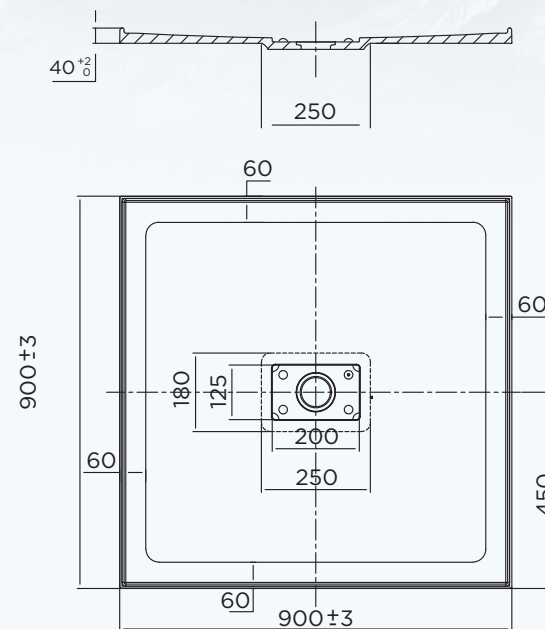

Technical Drawings