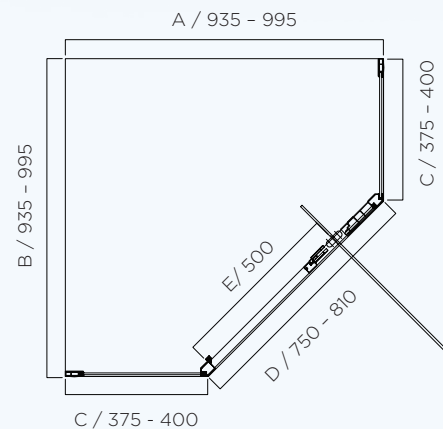

LOUVE NEO ANGLE PIVOT SHOWER SCREEN

SPECIFICATIONS

LOUVE NEO ANGLE PIVOT SHOWER SCREEN 1000 x 1000

- Magnetic door seals
- Semi-frameless design
- 6mm Glass
- Adjustable for out-of-square walls
- Reversible for right or left hand application
- Chrome finish
- Suitable for both Stonelite™ showerbase or tiled floor installation
- 2 metre high shower screens
- Australian Standards AS/NZ2208, AS1288

Code	Style	Size	Range (mm)
LS100NEOFC	Front	1000 x 2000	935 - 995
LS100NEORC	Return		

Size	Width	Depth	Fixed	Front	Opening	Height
	A	B	C	D	E	H
1000	935-995	935-995	375-400	750-810	500	2000

ALSO AVAILABLE IN:

- 900 x 900

oceano.com.au

All nominated sizes are approximate and correct at time of publication. Oceano reserves the right to make modifications without prior notice. *Conditions Apply. Updated March 2024