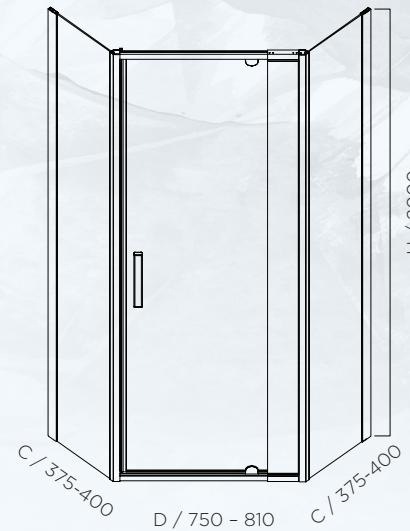

LOUVE NEO ANGLE PIVOT SHOWER SCREEN

SPECIFICATIONS

LOUVE NEO ANGLE PIVOT SHOWER SCREEN 1000 x 1000

- Magnetic door seals
- Semi-frameless design
- 6mm Glass
- Adjustable for out-of-square walls
- Reversible for right or left hand application
- Chrome finish
- Suitable for both Stonelite™ showerbase or tiled floor installation
- 2 metre high shower screens
- Australian Standards AS/NZ2208, AS1288

Code	Style	Size	Range (mm)
LS100NEOFC	Front	1000 x 2000	935 - 995
LS100NEORC	Return		

Size	Width	Depth	Fixed	Front	Opening	Height
	A	B	C	D	E	H
1000	935-995	935-995	375-400	750-810	500	2000

ALSO AVAILABLE IN:

- 900 x 900

oceano.com.au

All nominated sizes are approximate and correct at time of publication. Oceano reserves the right to make modifications without prior notice. *Conditions Apply. Updated March 2024