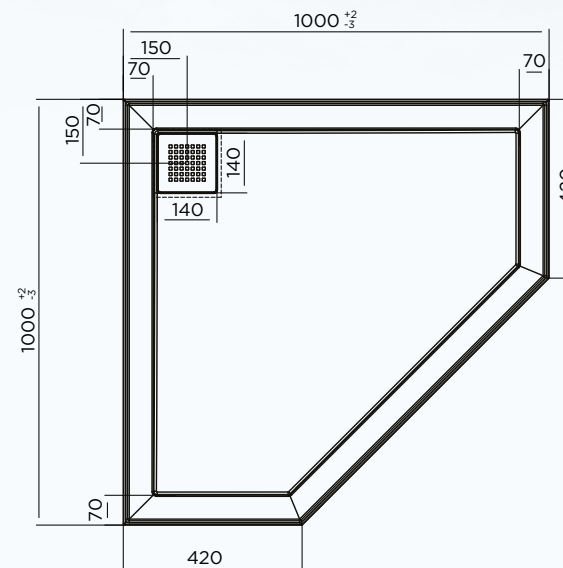

Technical Drawings