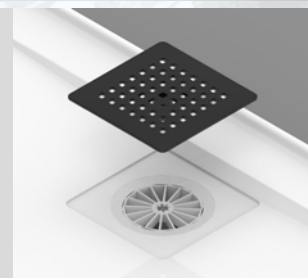

### 1000 X 1000 NEO CENTRE OUTLET SHOWER BASE

**ITEM CODE: EC1000NR**

- Sanitary grade gelcoat surface
- Stonelite\* solid cast construction
- 4 tile flanges to help prevent leakage
- Square Chrome Grate included
- Matte Black and White grate option available
- Cement based tile adhesive or mortar bed installation
- Profile 50mm
- Weight: 39kg
- Bases can be rotated to allow for alternative waste positions

#### Two part Grate System

**Square grate**  
EBG-MB (Black)  
EBG-WH (White)  
EBG-CH (Chrome)

**Round grate**  
SWG-WH (White)