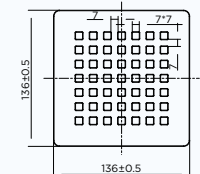

Drain Grate