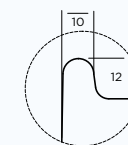

ECO SHOWER BASE

SPECIFICATIONS

7 Year Replacement
Warranty*

1 Year Labour
Warranty*

1000 X 1000 NEO CENTRE OUTLET SHOWER BASE

ITEM CODE: EC1000NR

- Sanitary grade gelcoat surface
- Stonelite* solid cast construction
- 4 tile flanges to help prevent leakage
- Square Chrome Grate included
- Matte Black and White grate option available
- Cement based tile adhesive or mortar bed installation
- Profile 50mm
- Weight: 39kg
- Bases can be rotated to allow for alternative waste positions

AVAILABLE SIZES:

■ 820 x 820 Rear Outlet	■ 1800 x 900 Rear Outlet
■ 900 x 900 Rear outlet	■ 820 x 820 Centre Outlet
■ 1000 x 1000 Rear Outlet	■ 900 x 900 Centre Outlet
■ 820 x 900 Rear Outlet	■ 1000 x 1000 Centre Outlet
■ 900 x 820 Rear outlet	■ 1200 x 900 Centre Outlet
■ 900 x 1000 Rear outlet	■ 1500 x 900 Centre outlet
■ 900 x 1200 Rear Outlet	■ 914 x 914 Neo Centre Rear Outlet
■ 1000 x 900 Rear Outlet	■ 1000 x 1000 Neo Centre Rear Outlet
■ 1200 x 900 Rear Outlet	■ 900 x 900 Curved Corner Rear Outlet
■ 1200 x 1000 Rear Outlet	■ 1000 x 1000 Curved Corner Rear Outlet
■ 1500 x 900 Rear Outlet	

oceano.com.au

All nominated sizes are approximate and correct at time of publication. Oceano reserves the right to make modifications without prior notice. *Conditions Apply. Updated July 2023

Technical Drawings

Two part Grate System

Square grate
EBG-MB (Black)
EBG-WH (White)
EBG-CH (Chrome)

Round grate
SWG-WH (White)

Base Lip

Drain Grate

oceano
BATHROOM