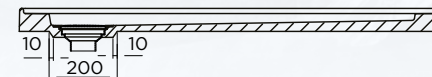

Technical Drawings