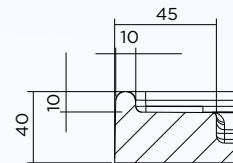

URBAN MK11 SHOWER BASE

SPECIFICATIONS

URBAN MK11 SHOWER BASE 1200 x 900 REAR OUTLET

ITEM CODE: 2UR1290R

- Cement based tile adhesive or mortar bed installation
- Low Profile 40mm high
- Stonelite™ Solid Cast Construction
- 10mm wide tile flange on all four sides
- Sanitary grade gelcoat surface
- Stainless Steel Channel Grate included
- Weight 43KG

Stainless Steel Grate detail

**10 Year
Replacement
Warranty***

ALSO AVAILABLE IN:

- 900 x 900 Rear Outlet
- 1000 x 1000 Rear Outlet
- 1500 x 900 Rear Outlet

oceano.com.au

All nominated sizes are approximate and correct at time of publication. Oceano reserves the right to make modifications without prior notice. *Conditions Apply. Updated February 2024