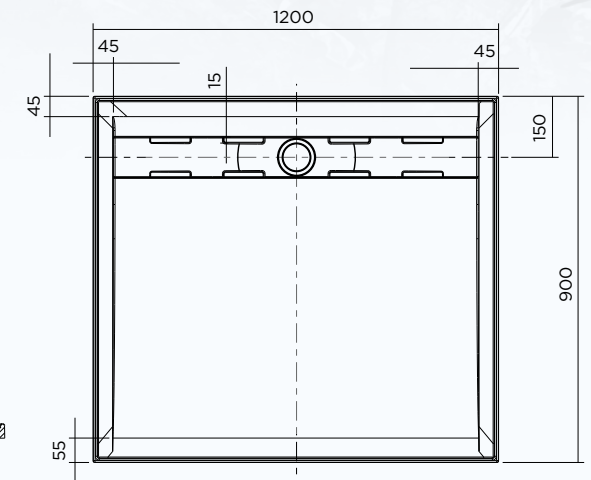

URBAN MK11 SHOWER BASE

SPECIFICATIONS

URBAN MK11 SHOWER BASE 1200 x 900 REAR OUTLET

ITEM CODE: 2UR1290R

- Cement based tile adhesive or mortar bed installation
- Low Profile 40mm high
- Stonelite™ Solid Cast Construction
- 10mm wide tile flange on all four sides
- Sanitary grade gelcoat surface
- Stainless Steel Channel Grate included
- Weight 43KG

Stainless Steel Grate detail

**10 Year
Replacement
Warranty***

ALSO AVAILABLE IN:

- 900 x 900 Rear Outlet
- 1000 x 1000 Rear Outlet
- 1500 x 900 Rear Outlet

oceano.com.au

All nominated sizes are approximate and correct at time of publication. Oceano reserves the right to make modifications without prior notice. *Conditions Apply. Updated February 2024