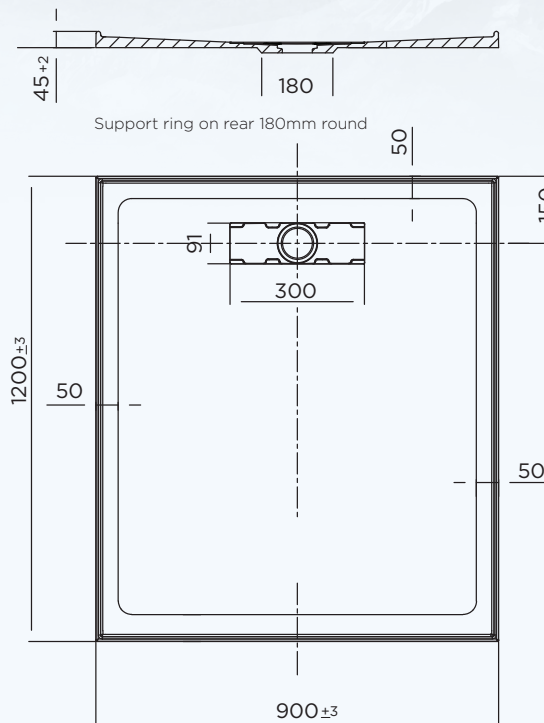

Technical Drawings

Waste Closeup

Base Lip

oceano
BATHROOM