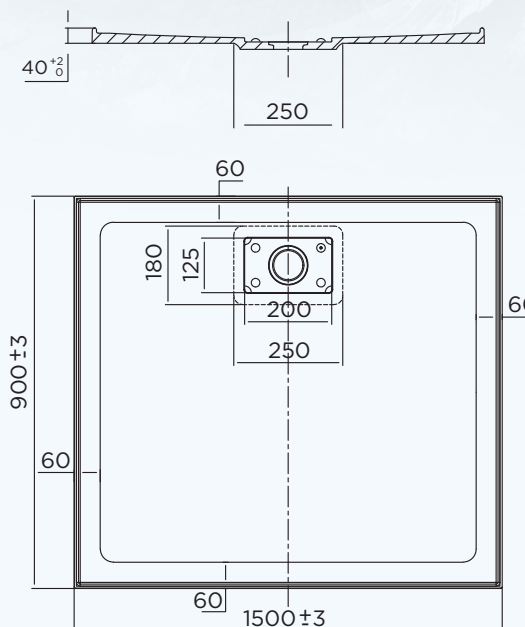

Technical Drawings