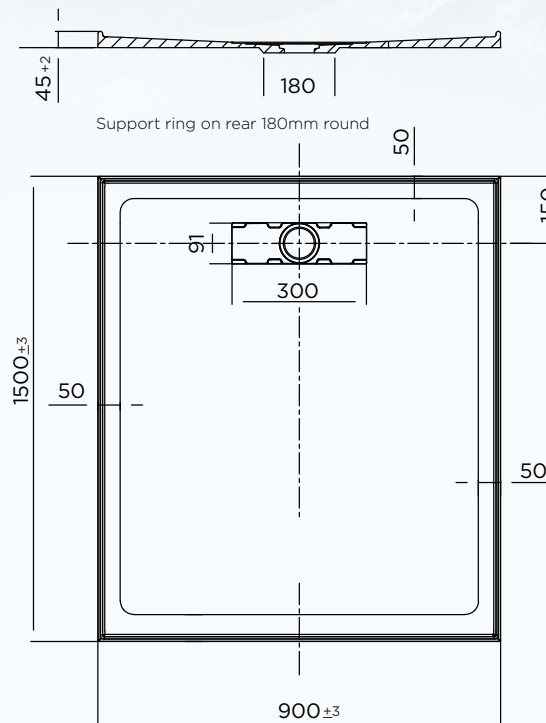

Technical Drawings

Waste Closeup

Base Lip

oceano
BATHROOM