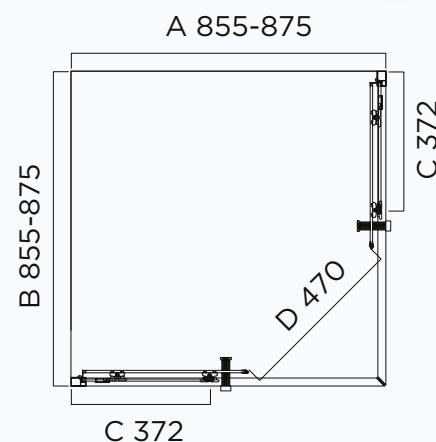

LOUVE SQUARE SLIDER SHOWER SCREEN

SPECIFICATIONS

LOUVE SQUARE SLIDER SHOWER SCREEN 900 x 900

- Magnetic door seals
- Adjustable for out-of-square walls
- Sliding doors
- Semi-frameless design
- 6mm Glass
- Matte Black or Chrome finish
- Suitable for both Stonelite™ showerbase or tiled floor installation
- 2 metre high shower screens
- Australian Standards AS/NZ2208, AS1288

Style	Colour	Code	Size	Range (mm)
Door	Matte Black	LS90FSMB	900 x 2000	855 - 875
Door	Chrome	LS90FSC	900 x 2000	855 - 875
Panel	Matte Black	LS90RSMB	900 x 2000	855 - 875
Panel	Chrome	LS90RSC	900 x 2000	855 - 875

Size	Width	Depth	Fixed	Front	Height
	A	B	C	D	H
900	855-875	855-875	372	470	2000

ALSO AVAILABLE IN:

- 1000 x 1000

oceano.com.au

All nominated sizes are approximate and correct at time of publication. Oceano reserves the right to make modifications without prior notice. *Conditions Apply. Updated March 2024

Matte Black Finish

oceano
BATHROOM