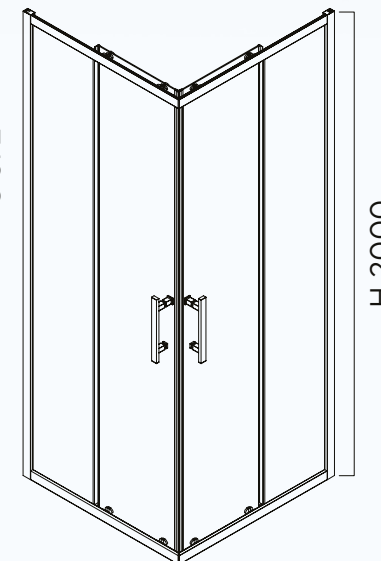

LOUVE SQUARE SLIDER SHOWER SCREEN

SPECIFICATIONS

LOUVE SQUARE SLIDER SHOWER SCREEN 900 x 900

- Magnetic door seals
- Adjustable for out-of-square walls
- Sliding doors
- Semi-frameless design
- 6mm Glass
- Matte Black or Chrome finish
- Suitable for both Stonelite™ showerbase or tiled floor installation
- 2 metre high shower screens
- Australian Standards AS/NZ2208, AS1288

Style	Colour	Code	Size	Range (mm)
Door	Matte Black	LS90FSMB	900 x 2000	855 - 875
Door	Chrome	LS90FSC	900 x 2000	855 - 875
Panel	Matte Black	LS90RSMB	900 x 2000	855 - 875
Panel	Chrome	LS90RSC	900 x 2000	855 - 875

Size	Width	Depth	Fixed	Front	Height
	A	B	C	D	H
900	855-875	855-875	372	470	2000

ALSO AVAILABLE IN:

- 1000 x 1000

oceano.com.au

All nominated sizes are approximate and correct at time of publication. Oceano reserves the right to make modifications without prior notice. *Conditions Apply. Updated March 2024

Matte Black Finish

oceano
BATHROOM