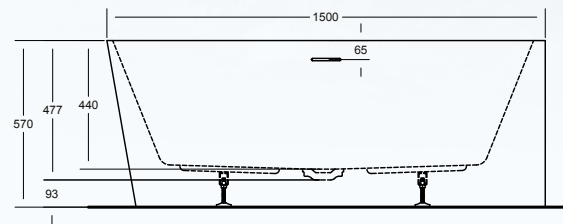

ECO BATH TUB

SPECIFICATIONS

1500 X 730 X 570 H RIGHT HAND OPTIONS

ITEM CODE: ECR1573RH

- Integrated overflow, with slot overflow hole
- Mitsubishi sanitary grade acrylic sheet, crosslinking structure
- Composite reinforcement layer with acrylic bonding resin
- 18mm base board
- Heavy duty galvanized steel frame
- Adjustable feet for levelling
- Back to wall and left hand right hand options to suit corner installations

ALSO AVAILABLE IN:

- Back to wall, LH & RH layouts
- 9 size & layout options
- Back to wall options
 - ECO - ECF1470BTW 1400 x 700 x 570 h
 - ECO - ECF1573BTW 1500 x 730 x 570 h
 - ECO - ECF1775BTW 1700 x 750 x 570 h
- Left hand options
 - ECO - ECL1470LH 1400 x 700 x 570 h
 - ECO - ECL1573LH 1500 x 730 x 570 h
 - ECO - ECL1775LH 1700 x 750 x 570 h
- Right hand options
 - ECO - ECR1470RH 1400 x 700 x 570 h
 - ECO - ECR1775RH 1700 x 750 x 570 h