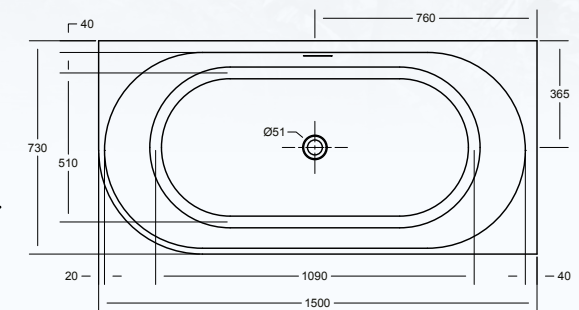

ECO BATH TUB

SPECIFICATIONS

1500 X 730 X 570 H RIGHT HAND OPTIONS

ITEM CODE: ECR1573RH

- Integrated overflow, with slot overflow hole
- Mitsubishi sanitary grade acrylic sheet, crosslinking structure
- Composite reinforcement layer with acrylic bonding resin
- 18mm base board
- Heavy duty galvanized steel frame
- Adjustable feet for levelling
- Back to wall and left hand right hand options to suit corner installations

ALSO AVAILABLE IN:

- Back to wall, LH & RH layouts
- 9 size & layout options
- Back to wall options
 - ECO - ECF1470BTW 1400 x 700 x 570 h
 - ECO - ECF1573BTW 1500 x 730 x 570 h
 - ECO - ECF1775BTW 1700 x 750 x 570 h
- Left hand options
 - ECO - ECL1470LH 1400 x 700 x 570 h
 - ECO - ECL1573LH 1500 x 730 x 570 h
 - ECO - ECL1775LH 1700 x 750 x 570 h
- Right hand options
 - ECO - ECR1470RH 1400 x 700 x 570 h
 - ECO - ECR1775RH 1700 x 750 x 570 h