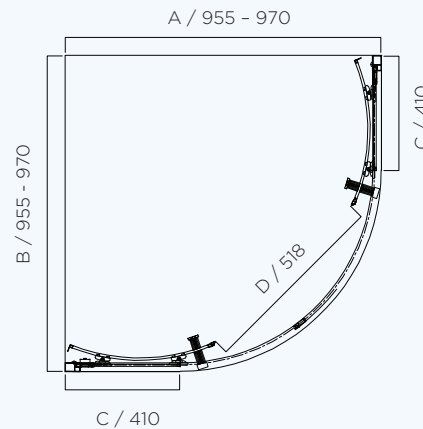

LOUVE CURVED SLIDER SHOWER SCREEN

SPECIFICATIONS

LOUVE CURVED SLIDER SHOWER SCREEN

1000 x 1000

ITEM CODE: FRONT - LS1000CDC

- Magnetic door seals
- Adjustable for out-of-square walls
- Sliding doors
- Semi-frameless design
- 6mm Glass
- Chrome finish
- Suitable for both Stonelite™ showerbase or tiled floor installation
- 2 metre high shower screens
- Australian Standards AS/NZ2208, AS1288

Code	Style	Size	Range (mm)
LS1000CDC	Front	1000 x 1000 x 2000	955 - 970

Size	Width	Depth	Fixed	Front	Height
	A	B	C	D	H
1000	955-970	955-970	410	518	2000

ALSO AVAILABLE IN:

- 900 x 900

oceano.com.au

All nominated sizes are approximate and correct at time of publication. Oceano reserves the right to make modifications without prior notice. *Conditions Apply. Updated March 2024