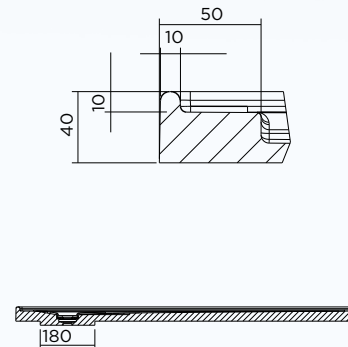

## SPECIFICATIONS

### URBAN MK11 SHOWER BASE 1500 x 900 REAR OUTLET

**ITEM CODE: 2UR1500R**

- Cement based tile adhesive or mortar bed installation
- Low Profile 40mm high
- Stonelite™ Solid Cast Construction
- 10mm wide tile flange on all four sides
- Sanitary grade gelcoat surface
- Stainless Steel Channel Grate included
- Weight 51KG

*Stainless Steel Grate detail*

**10 Year  
Replacement  
Warranty\***

**ALSO AVAILABLE IN:**

- 900 x 900 Rear Outlet
- 1000 x 1000 Rear Outlet
- 1200 x 900 Rear Outlet

**oceano.com.au**

All nominated sizes are approximate and correct at time of publication. Oceano reserves the right to make modifications without prior notice. \*Conditions Apply. Updated February 2024