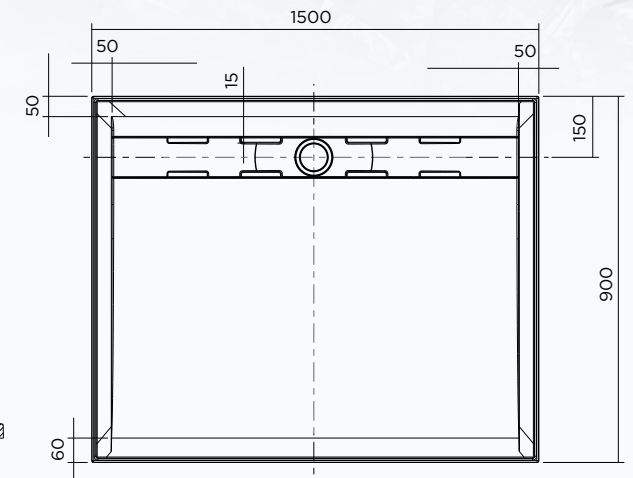

## SPECIFICATIONS

### URBAN MK11 SHOWER BASE 1500 x 900 REAR OUTLET

**ITEM CODE: 2UR1500R**

- Cement based tile adhesive or mortar bed installation
- Low Profile 40mm high
- Stonelite™ Solid Cast Construction
- 10mm wide tile flange on all four sides
- Sanitary grade gelcoat surface
- Stainless Steel Channel Grate included
- Weight 51KG

*Stainless Steel Grate detail*

**10 Year  
Replacement  
Warranty\***

**ALSO AVAILABLE IN:**

- 900 x 900 Rear Outlet
- 1000 x 1000 Rear Outlet
- 1200 x 900 Rear Outlet

**oceano.com.au**

All nominated sizes are approximate and correct at time of publication. Oceano reserves the right to make modifications without prior notice. \*Conditions Apply. Updated February 2024